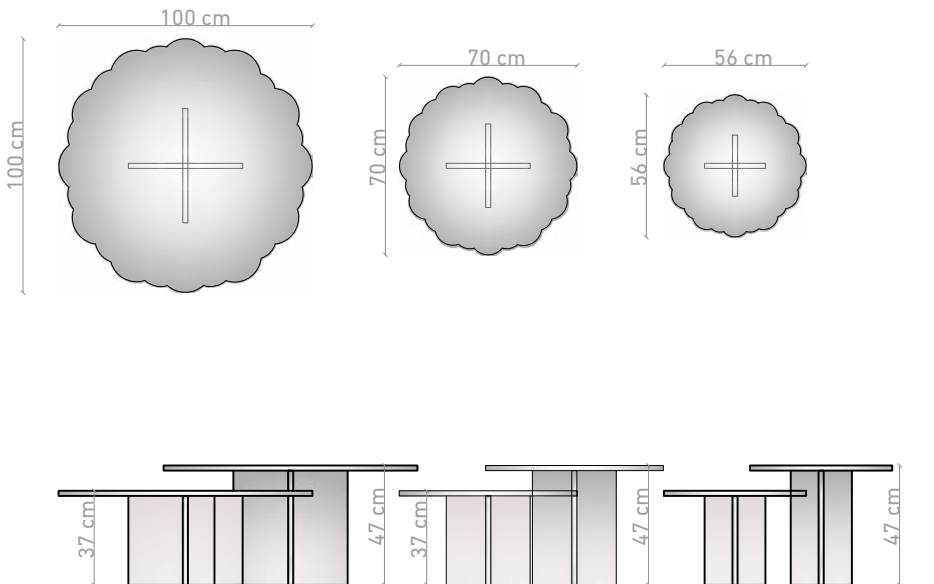

CHACHA ATALLAH

Peggy COFFEE TABLE /SIDE TABLE

TECHNICAL SHEET

Description

Peggy is a collection of coffee tables in veined marble whose fluted tops suggest the curled petals of fine open flowers.

Technical specifications