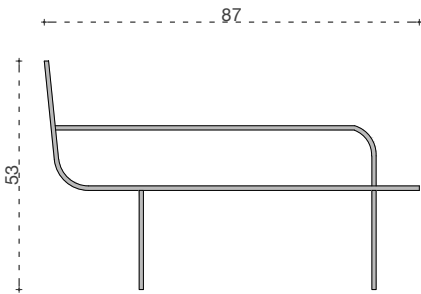

NUAGE Shelf

Technical sheet

Description

NUAGE Shelf, is a shelf made with perforated metal. It is a multipurpose piece of furniture, that could be used in the living room or in the office.

Technical specification

NUAGE Armchair

Technical sheet

Description

The NUAGE Armchair is made of perforated metal.

The graphic lignes gives it a modern aesthetic.

This piece is made for interior spaces, but it also could be used in exteriors.

Technical specification

Description

The NUAGE tables are made of perforated metal.

Technical specification