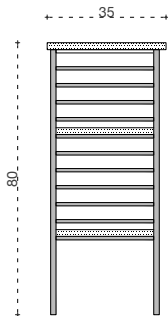

NUAGE Shelf

Technical sheet

Description

NUAGE Shelf, is a shelf made with perforated metal. It is a multipurpose piece of furniture, that could be used in the living room or in the office.

Technical specification

NUAGE Armchair

Technical sheet

Description

The NUAGE Armchair is made of perforated metal.

The graphic lignes gives it a modern aesthetic.

This piece is made for interior spaces, but it also could be used in exteriors.

Technical specification

Description

The NUAGE tables are made of perforated metal.

Technical specification