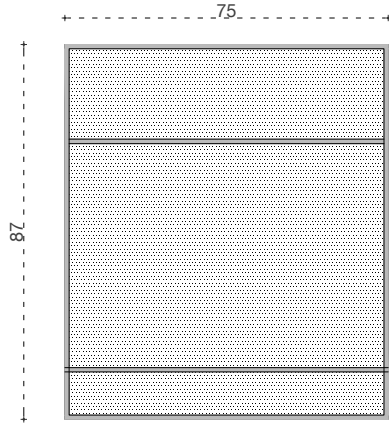

NUAGE Shelf

Technical sheet

Description

NUAGE Shelf, is a shelf made with perforated metal. It is a multipurpose piece of furniture, that could be used in the living room or in the office.

Technical specification

NUAGE Armchair

Technical sheet

Description

The NUAGE Armchair is made of perforated metal.

The graphic lignes gives it a modern aesthetic.

This piece is made for interior spaces, but it also could be used in exteriors.

Technical specification

Description

The NUAGE tables are made of perforated metal.

Technical specification