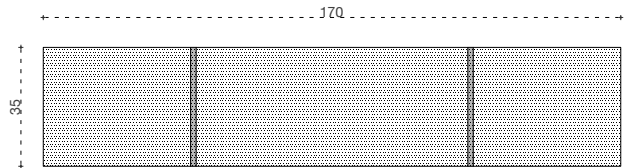

NUAGE Shelf

Technical sheet

Description

NUAGE Shelf, is a shelf made with perforated metal. It is a multipurpose piece of furniture, that could be used in the living room or in the office.

Technical specification

NUAGE Armchair

Technical sheet

Description

The NUAGE Armchair is made of perforated metal.

The graphic lignes gives it a modern aesthetic.

This piece is made for interior spaces, but it also could be used in exteriors.