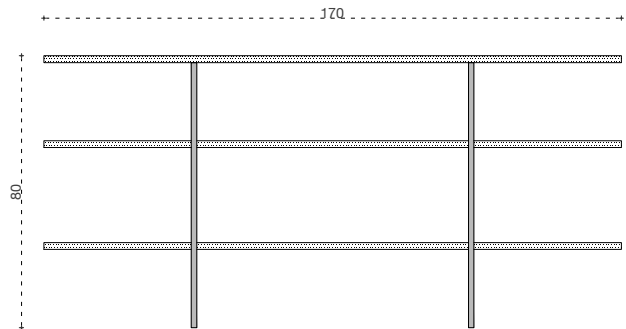

NUAGE Shelf

Technical sheet

Description

NUAGE Shelf, is a shelf made with perforated metal. It is a multipurpose piece of furniture, that could be used in the living room or in the office.

Technical specification

NUAGE Armchair

Technical sheet

Description

The NUAGE Armchair is made of perforated metal.

The graphic lignes gives it a modern aesthetic.

This piece is made for interior spaces, but it also could be used in exteriors.

Technical specification

Description

The NUAGE tables are made of perforated metal.

Technical specification