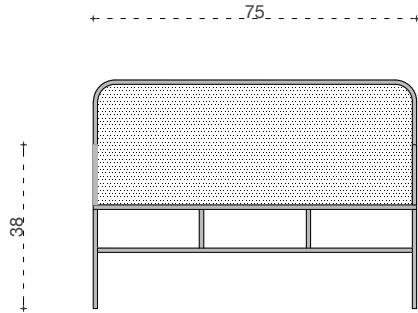

NUAGE Shelf

Technical sheet

Description

NUAGE Shelf, is a shelf made with perforated metal. It is a multipurpose piece of furniture, that could be used in the living room or in the office.

Technical specification

NUAGE Armchair

Technical sheet

Description

The NUAGE Armchair is made of perforated metal.

The graphic lignes gives it a modern aesthetic.

This piece is made for interior spaces, but it also could be used in exteriors.

Technical specification

Description

The NUAGE tables are made of perforated metal.

Technical specification