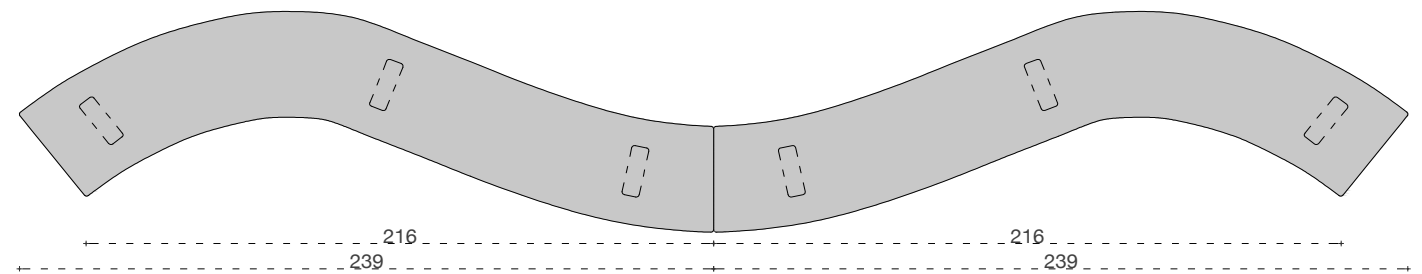

SERPENT

Technical sheet

Description

Serpent is a coffee table that comes in two pieces.

With its original curves and shapes, you can create multiple styles and layouts.

It is made of wood

Technical specification