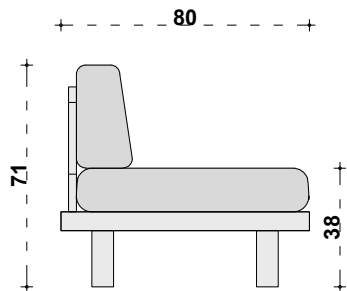

SOFA GB01

Description

GB01 is a sofa with a large seat and narrower back, It can comfortably accommodate two people. Its unique pattern and colors give it a unique look and a contemporary line. The base is made of wood.

Technical specification