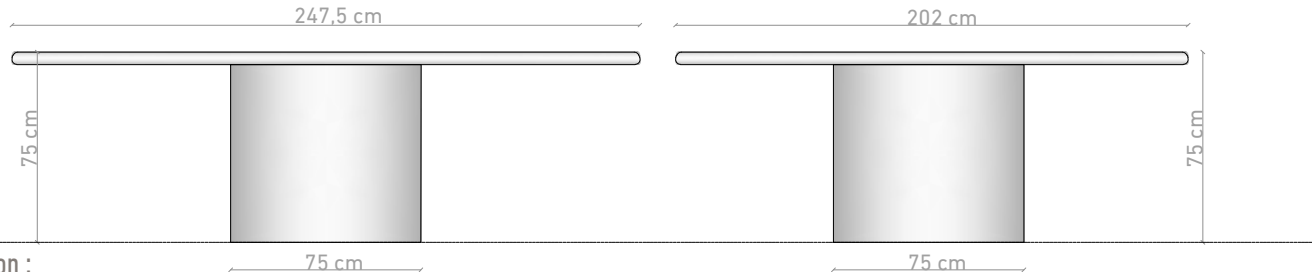

CHACHA ATALLAH

EGG XXL MULTIPURPOSE TABLE

Description

EGG XXL is an oval shaped multipurpose table made of wood, with a cylindrical base. It is perfect for dinner or work. EGG XXL exists in two other dimensions : EGG, EGG XL.

Technical specifications

More information :
www.chachaatallah.com

© Chacha Atallah 2020