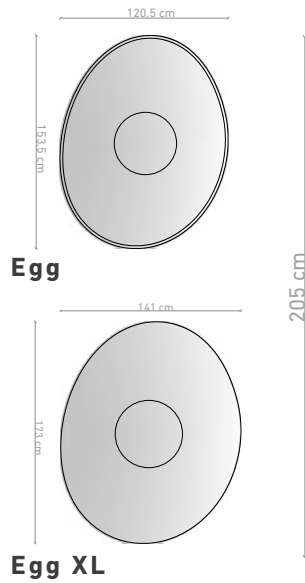

CHACHA ATALLAH

EGG XXL MULTIPURPOSE TABLE

Description

EGG XXL is an oval shaped multipurpose table made of wood, with a cylindrical base. It is perfect for dinner or work. EGG XXL exists in two other dimensions : EGG, EGG XL.

Technical specifications

More information :
www.chachaatallah.com

© Chacha Atallah 2020