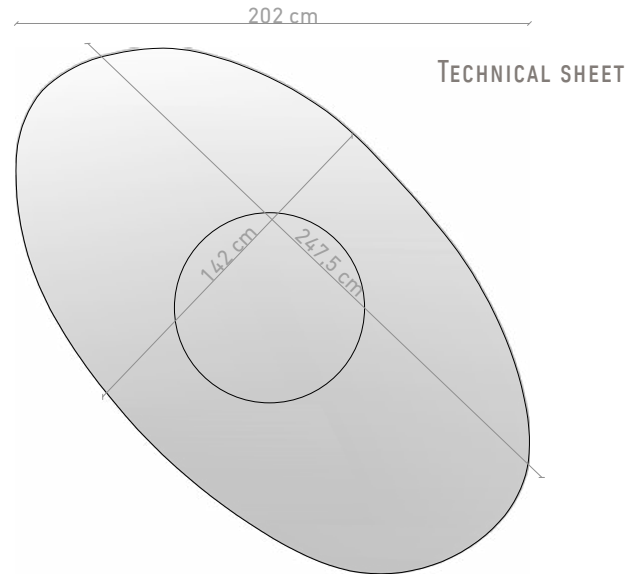

CHACHA ATALLAH

EGG XXL MULTIPURPOSE TABLE

Description

EGG XXL is an oval shaped multipurpose table made of wood, with a cylindrical base. It is perfect for dinner or work. EGG XXL exists in two other dimensions : EGG, EGG XL.

Technical specifications

More information :
www.chachaatallah.com

© Chacha Atallah 2020