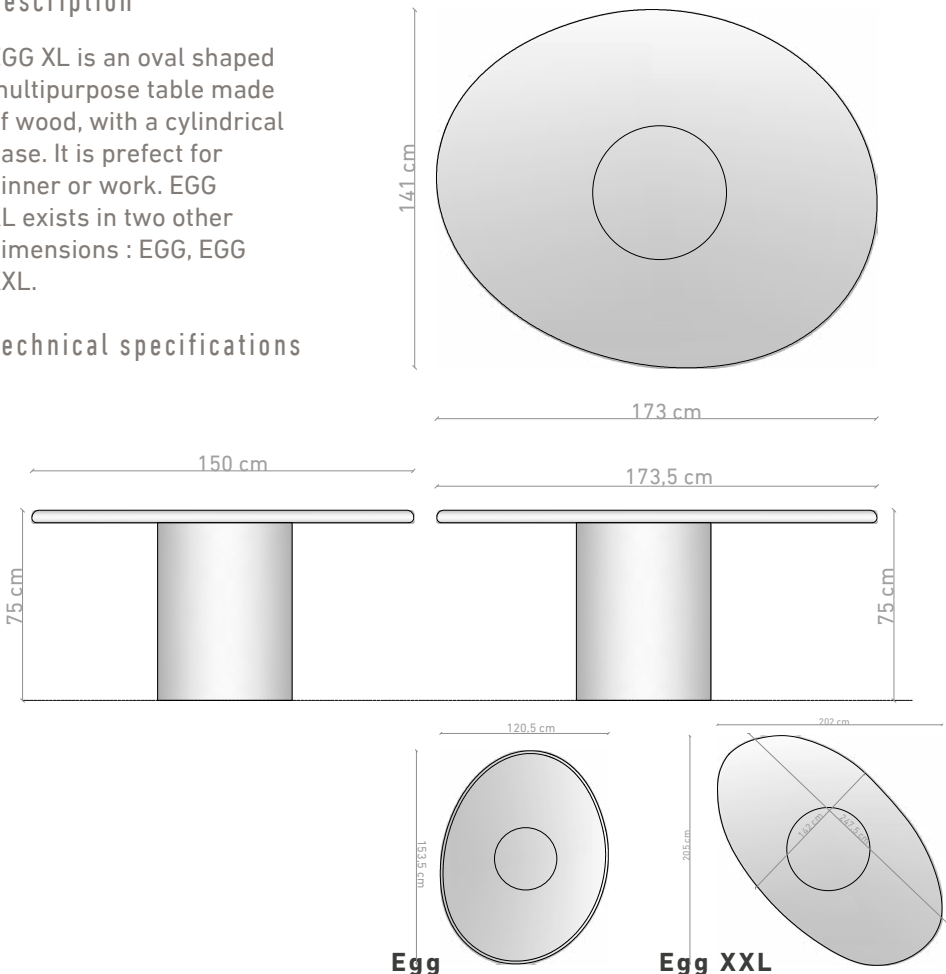

CHACHA ATALLAH

Egg XL MULTIPURPOSE TABLE

TECHNICAL SHEET

Description

EGG XL is an oval shaped multipurpose table made of wood, with a cylindrical base. It is perfect for dinner or work. EGG XL exists in two other dimensions : EGG, EGG XXL.

Technical specifications

More information :
www.chachaatallah.com

© Chacha Atallah 2020